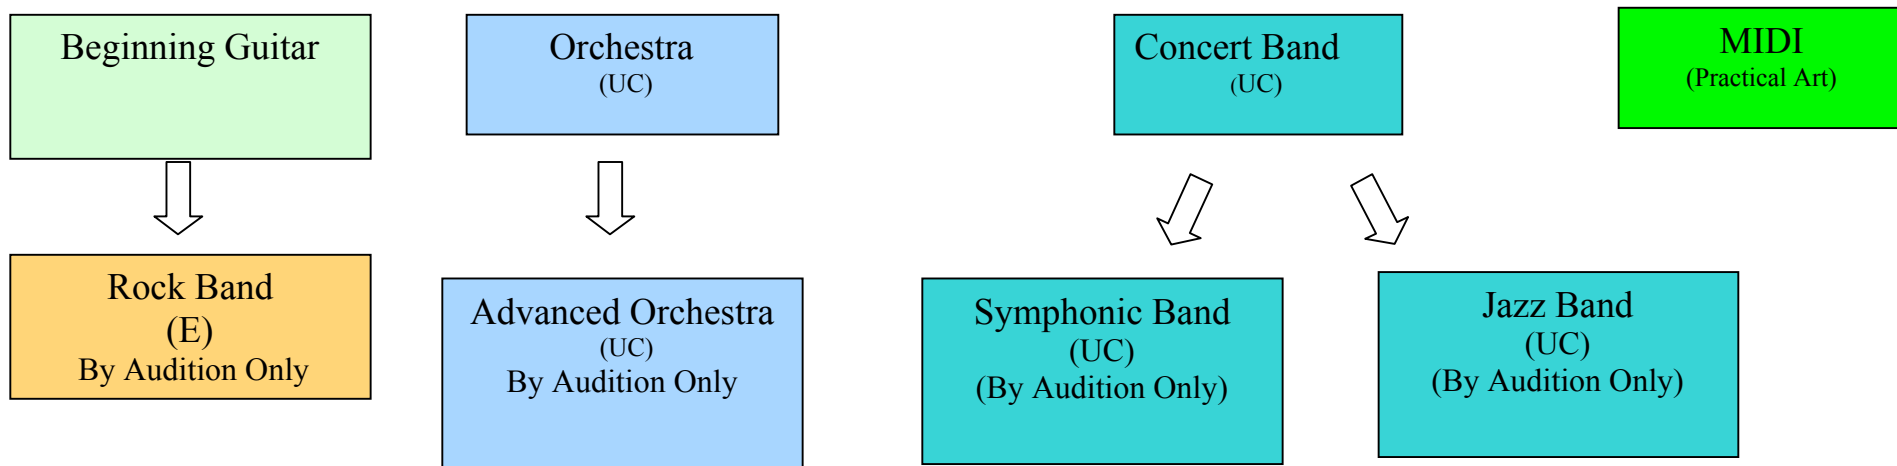

ENVISION INSTRUMENTAL MUSIC

ENVISION INSTRUMENTAL MUSIC SAMPLE SCHEDULE A

- 9: Concert Band
Concert Band
- 10: Concert/Symphonic Band
Concert/Symphonic Band
- 11: Symphonic Band/Jazz Band
Symphonic Band/Jazz Band
- 12: Symphonic Band/Jazz Band
Symphonic Band/Jazz Band

ENVISION INSTRUMENTAL MUSIC SAMPLE SCHEDULE B

- 9: Orchestra (both terms)
- 10: Orchestra (both terms)
- 11: Orchestra (both terms)
- 12: Orchestra (both terms, will
eventually be an Advanced
Orchestra)

ENVISION INSTRUMENTAL MUSIC SAMPLE SCHEDULE C

- 9: Performing Arts
Music ensemble
 - 10: Intro to MIDI*
MIDI*
 - 11: Advanced MIDI
Advanced MIDI (or rock band or other ensemble)
 - 12: Music Tech Elective
Music Tech Elective
- As MIDI is classified as an ROP class, the minimum age requirement is 16.